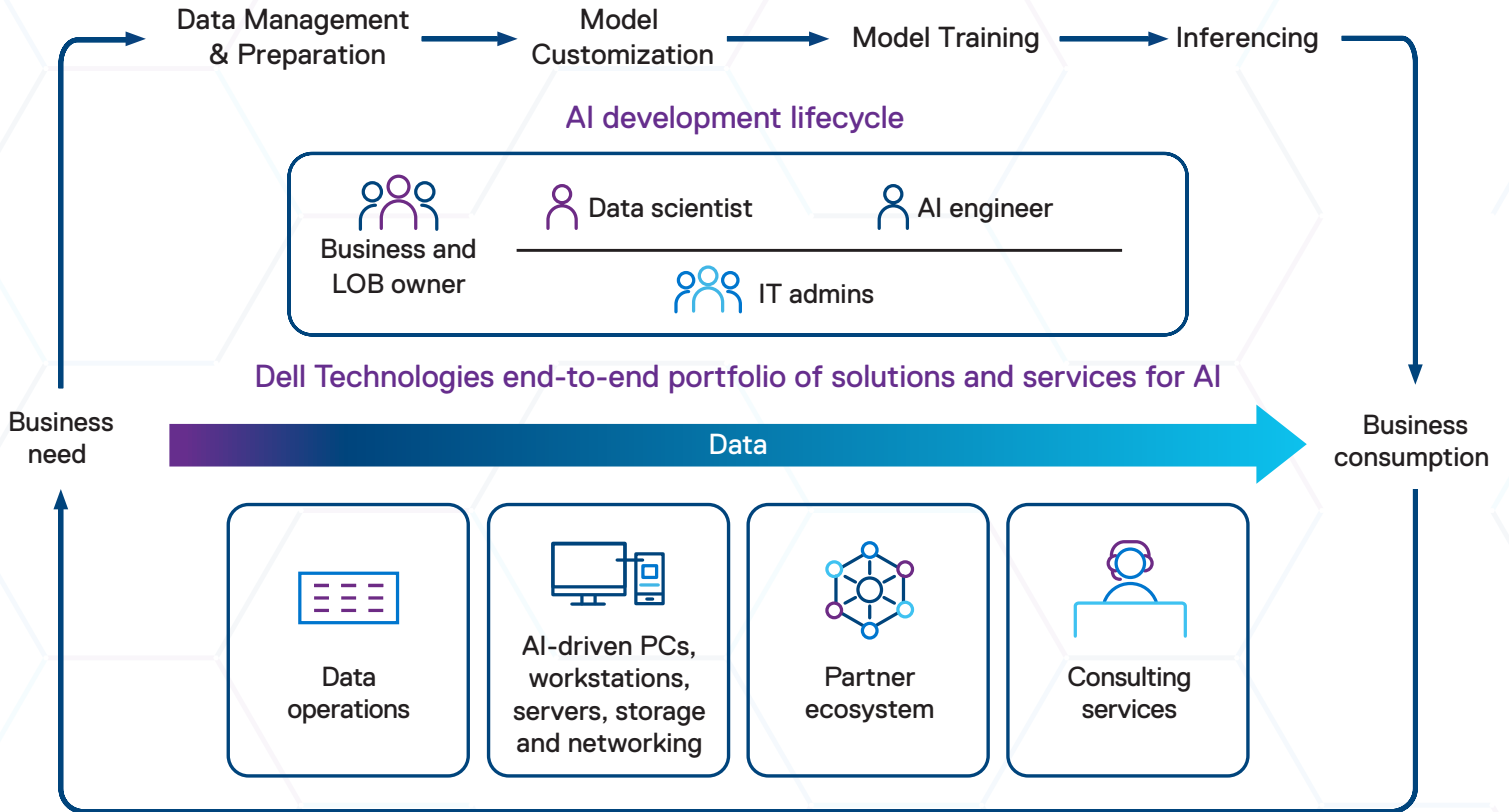

Solutions for every stage of AI

At Dell Technologies, we have a solutions for every stage of the AI development life cycle — putting tools for AI innovation in the hands of value creators.

With the technology company that can do it all...

#1 Workstation brand in the world¹⁵
World's most Intelligent commercial PCs¹⁶

#1 Servers¹⁷
#1 External enterprise storage¹⁸

¹⁵ IDC Quarterly Workstation Tracker, Q1 2022 (based on units)

¹⁶ Based on Dell analysis, October 2022. Dell Optimizer not available in OptiPlex 3000 series, Latitude Chromebook Enterprise, and Linux®-based devices. Feature availability and functionality may vary by model. For more details visit <https://www.delltechnologies.com/asset/en-us/solutions/business-solutions/technical-support/dell-optimizer-features-availability-matrix.pdf.external>.

¹⁷ IDC, WW Quarterly Server Tracker. Leader in x86 server units and server revenue with 13.2% and 17.1% share respectively.

¹⁸ IDC, Quarterly Enterprise Storage Systems Tracker, CY22Q2.